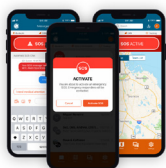

EVERYWHERE APP

An Android and iOS application purpose-built for enterprise and government with employees on the go. The App operates independently on Wi-Fi or cellular networks, or it may be paired with inReach devices to provide global Iridium satellite connectivity for secure and encrypted communications.

EVERYWHERE INTELLIGENT ROUTING™

A routing technology that provides seamless and dynamic routing of your communications in the most efficient manner based on available bandwidth among multiple network options - Satellite, Cellular and Wi-Fi. Integrated within the EVERYWHERE App, as well as within the EVERYWHERE Hub, Intelligent Routing delivers messages between the App and the Hub, providing always-connected communications in the most cost-effective manner.